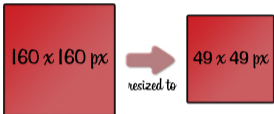

# Pinterest Dimensions

---

Profile photo:

Minimum pinned image size: 80 x 80 px

Maximum pinned image width: 554 px

Pin descriptions: 500 characters